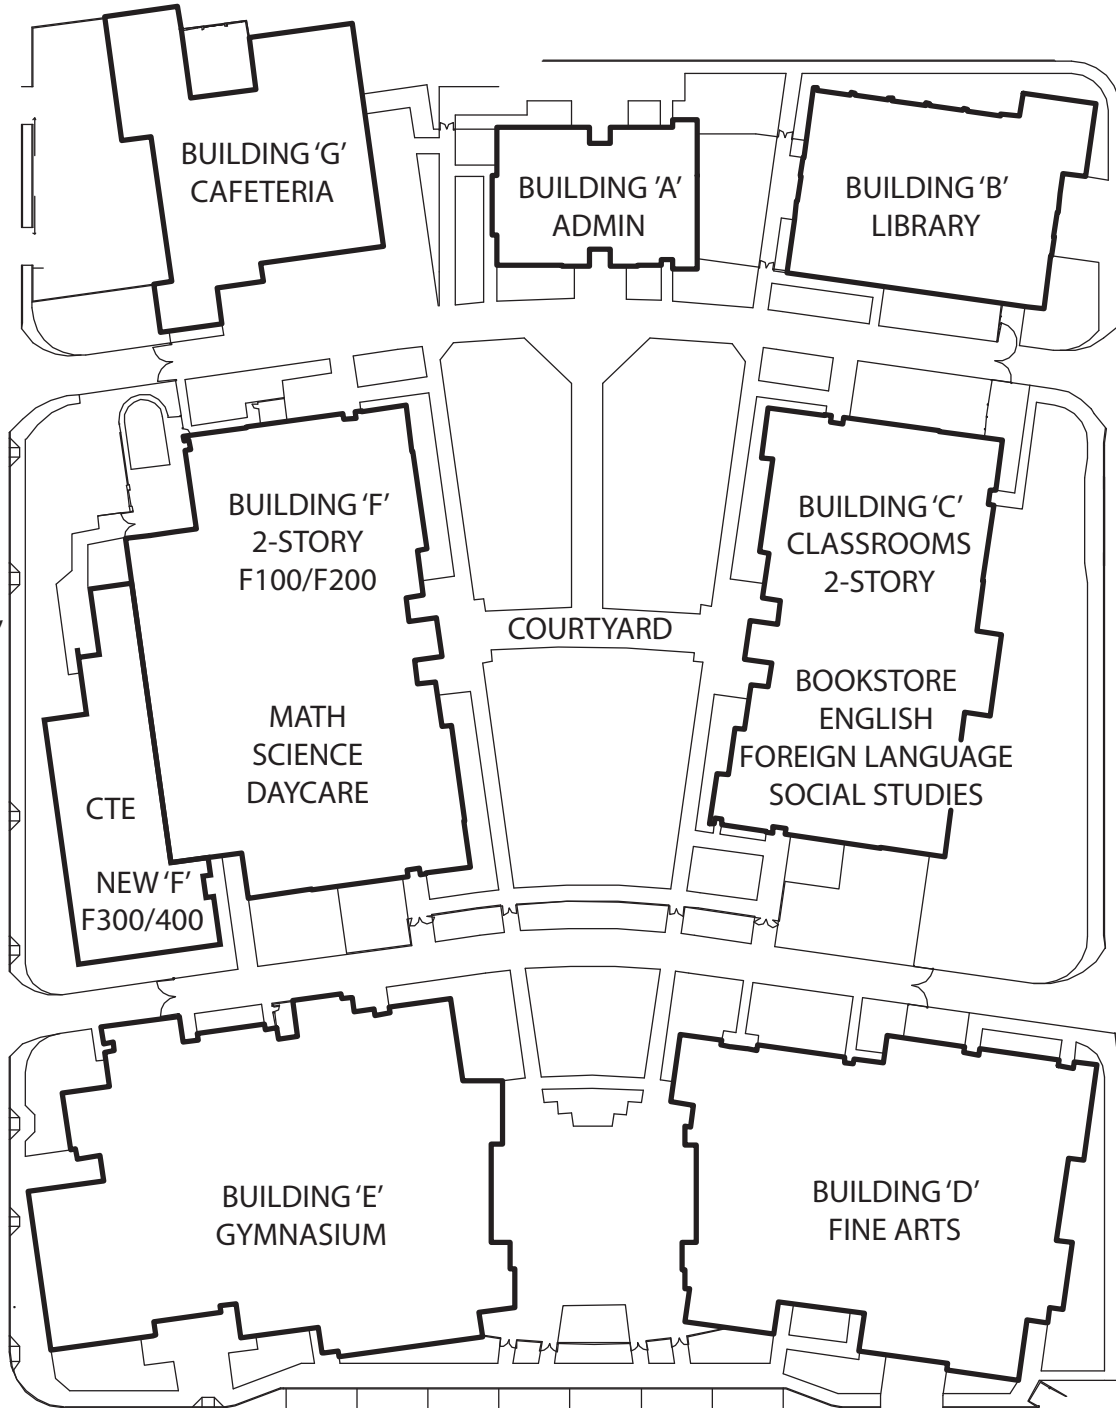

PERRY HIGH SCHOOL
1919 E. Queen Creek Rd. Gilbert, AZ 85297
480-224-2800
<http://www.cusd80.com/phs>

ACADEMICS@PerryPumas07
ATHLETICS@perry_pumas

QUEEN CREEK ROAD

PERRY PUMA DRIVE

156TH STREET

BUILDING 'BB'
BUS BARN